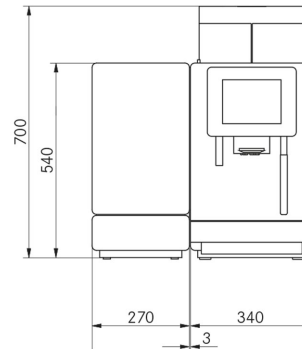

A400 FM CM | A400 FM CM

CUPS PER DAY : 080-100

Fully automatic coffee machine with FoamMaster milk system

1 or 2 coffee grinders; 1 or 2 powder dosing systems

Fixed water connection

TECHNICAL DATA

Width (mm)	340.00 mm
Height (mm)	744.00 mm
Depth (mm)	600.00 mm
Weight (mm)	38.00 kg
Ristretto	yes
Espresso	yes
Coffee	yes
Milk coffee	yes
Cappuccino	yes
Latte Macchiato	yes
Chococcino	optional
Brewed coffee	no
Hot water	yes
Cold milk	yes
Warm milk	yes
Chocolate	optional
Steam	optional
Warm milk foam	yes
Cold milk foam	yes
Flavour shots (sirups)	no
Operation - Selfservice	yes
Operation - Serviced	yes
Recommended daily output (cups)	100 per day
Recommended yearly output (cups)	30000
Min. daily output (cups)	80 per day